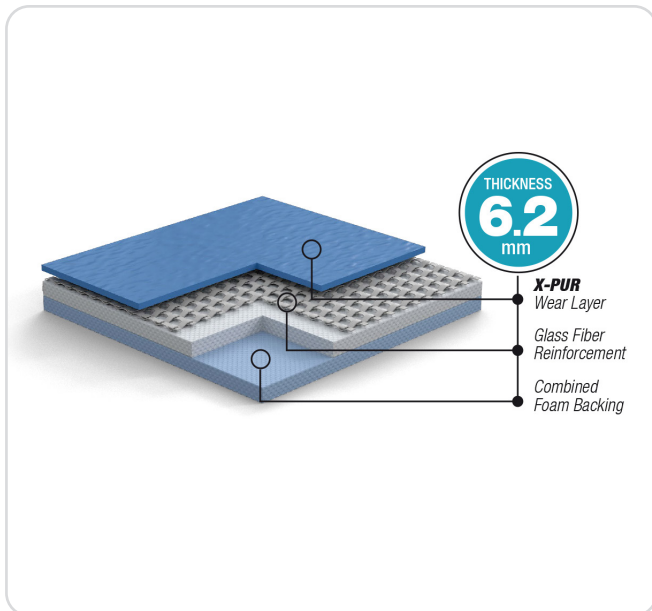

ProPlay

Reflex ProPlay is our sprung vinyl sports flooring product featuring the latest developments in multi-layer and surface technologies. Each layer of the construction has a designed function creating a comfortable, durable, and low maintenance vinyl sports floor with outstanding results. The PPX surface requires minimum routine maintenance and is easy to keep looking, and performing, well throughout the lifetime of the floor.

Proplay sprung vinyl sports flooring

ProPlay Benefits

EN14904 rated sports flooring system P1 Rated

Sport England Compliant

Reduced risk of injury, proven to protect joints

Shock absorption properties

Provides the ideal balance of grip and slide